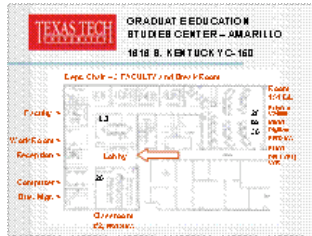

DIRECTIONS TO TTU at AMARILLO
1616 S. Kentucky, Ste C-150
(806) 356-4702 Cell (806) 681-8337 (Not Always Reliable)

1. Go North on Georgia
2. Go Under I-40 and turn LEFT on to the West Bound Frontage Rd. There is a BIG Shell Station on that corner.
3. Go West – as if you were headed toward New Mexico – one long Block to S. Kentucky. Turn Right.
4. TTU at Amarillo is in the FOUR STORY building on the West side of S. Kentucky.

Kentucky.

5. We are on the First Floor in Room 150 – Head west toward the Ambassador Hotel.

This sign is by our front door.

This email and any files transmitted with it are confidential and intended solely for the use of the individual or entity to whom they are addressed. If you have received this email in error please notify the system manager. This message contains confidential information and is intended only for the individual named. If you are not the named addressee you should not disseminate, distribute or copy this e-mail.